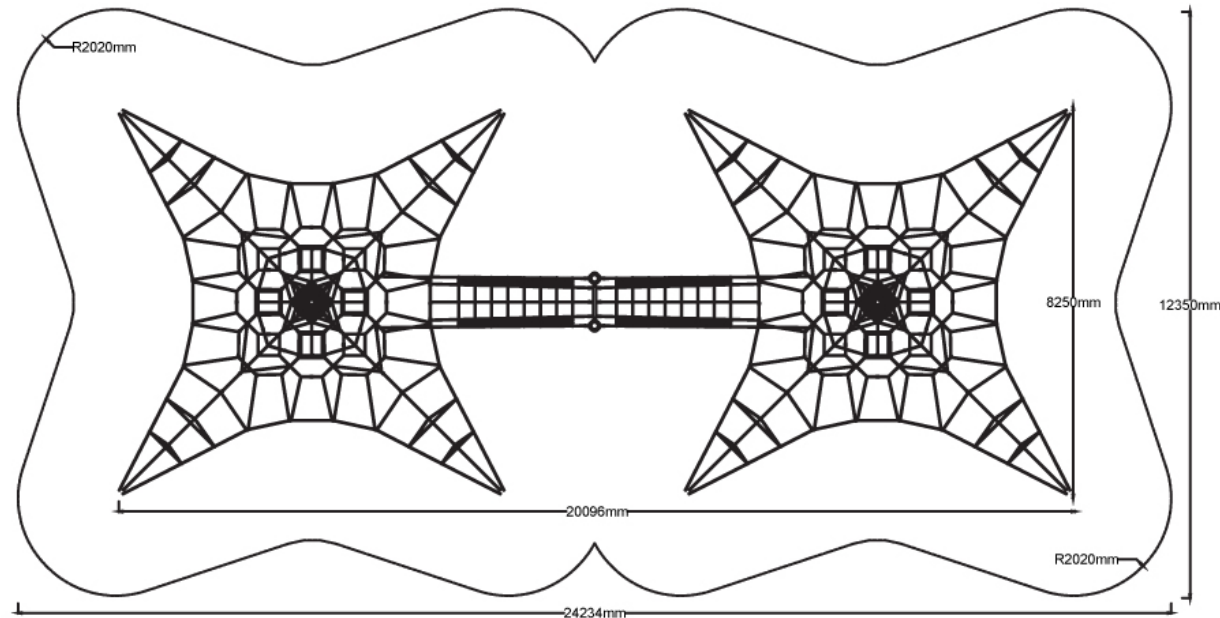

Users 1-110

Specifications

Max Height	5.7m
Fall Zone Area	254.5m ²
Max Fall Height	2.5m
Equipment Size	20m(w) x 8.3m(l) x 5.7m(h)

Materials & Equipment

Structure	Hot Dip Galvanized*
Dynamic	18mm steel reinforced rope
Static	Powdercoated Aluminium clamps and caps

*Unable to Powdercoated

Colours

[Click here](#) to see our Rope and Powdercoat colours or consult colours with Kaebel Leisure.

Side Elevation

Top View

DOWNLOADS

For access to our DWG files and High Resolution Product images, please [Click here](#) to login or create an account.