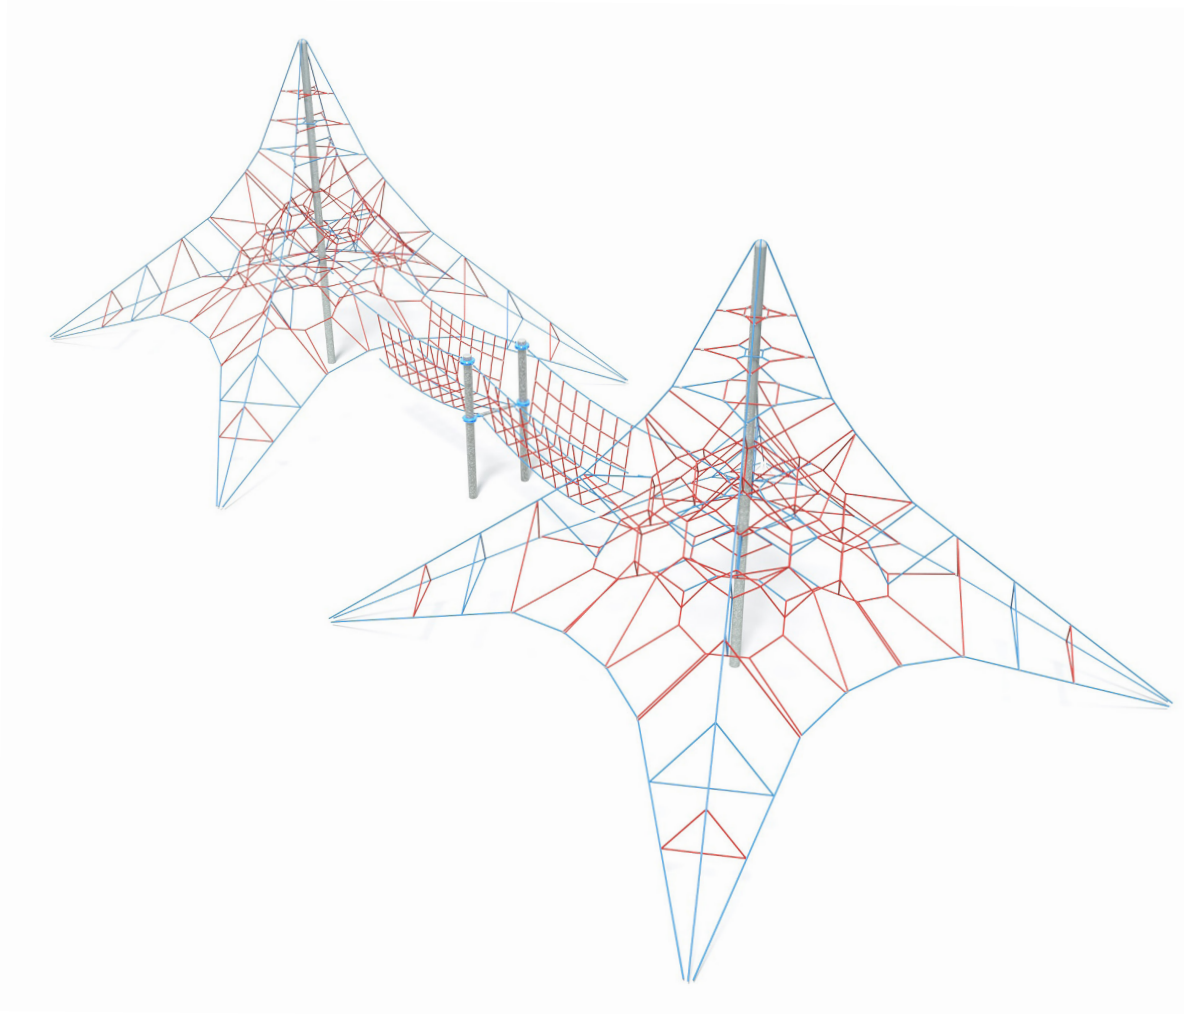

Users 1-110

Specifications

Max Height	5.7m
Fall Zone Area	254.5m ²
Max Fall Height	2.5m
Equipment Size	20m(w) x 8.3m(l) x 5.7m(h)

Materials & Equipment

Structure	Hot Dip Galvanized*
Dynamic	18mm steel reinforced rope
Static	Powdercoated Aluminium clamps and caps

*Unable to Powdercoated

Colours

[Click here](#) to see our Rope and Powdercoat colours or consult colours with Kaebel Leisure.

Side Elevation

Top View

DOWNLOADS

For access to our DWG files and High Resolution Product images, please [Click here](#) to login or create an account.