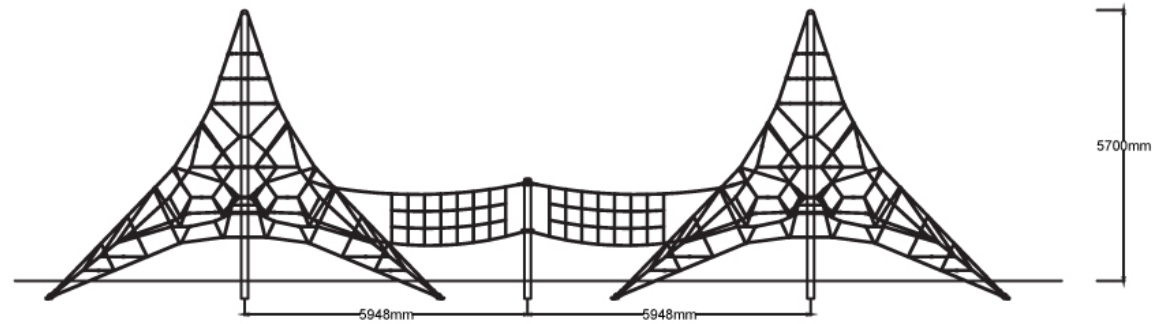

Side Elevation