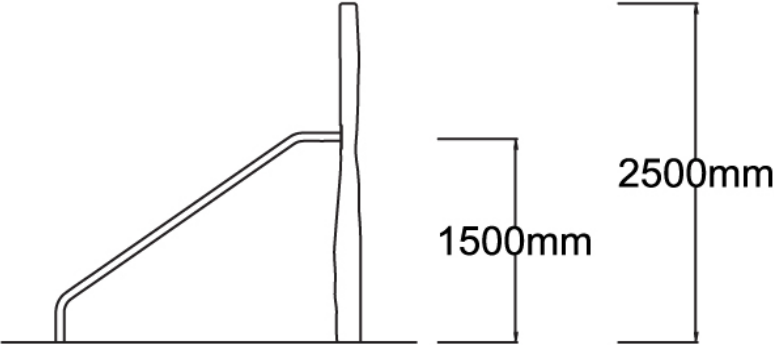

Users 1-2

Specifications

Max Height	2.5m
Free Space	16.5m ²
Max Fall Height	1.5m
Equipment Size	0.2m(w) x 2.1m(l) x 2.5m(h)

Materials & Equipment

Structure	Natural timber
Static	Polished 316 stainless steel

All products are designed and owned by Kaebel Leisure. Drawings are concept only. Not to scale.

Side Elevation

Top View

DOWNLOADS

For access to our DWG files and High Resolution Product images, please [Click here](#) to login or create an account.