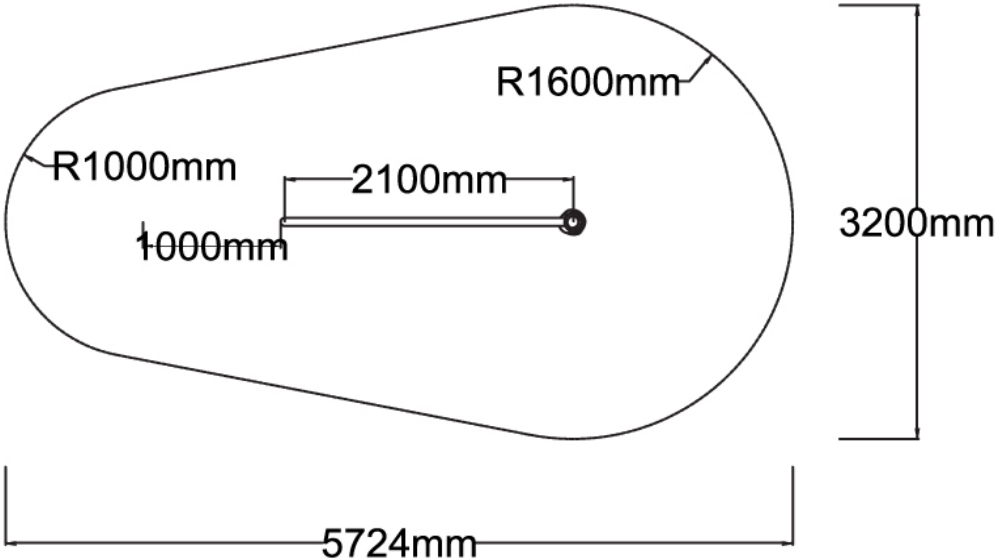

Users 1-2

Specifications

Max Height	2.5m
Free Space	16.5m ²
Max Fall Height	1.5m
Equipment Size	0.2m(w) x 2.1m(l) x 2.5m(h)

Materials & Equipment

Structure	Natural timber
Static	Polished 316 stainless steel

All products are designed and owned by Kaebel Leisure. Drawings are concept only. Not to scale.

Side Elevation

Top View

DOWNLOADS

For access to our DWG files and High Resolution Product images, please [Click here](#) to login or create an account.