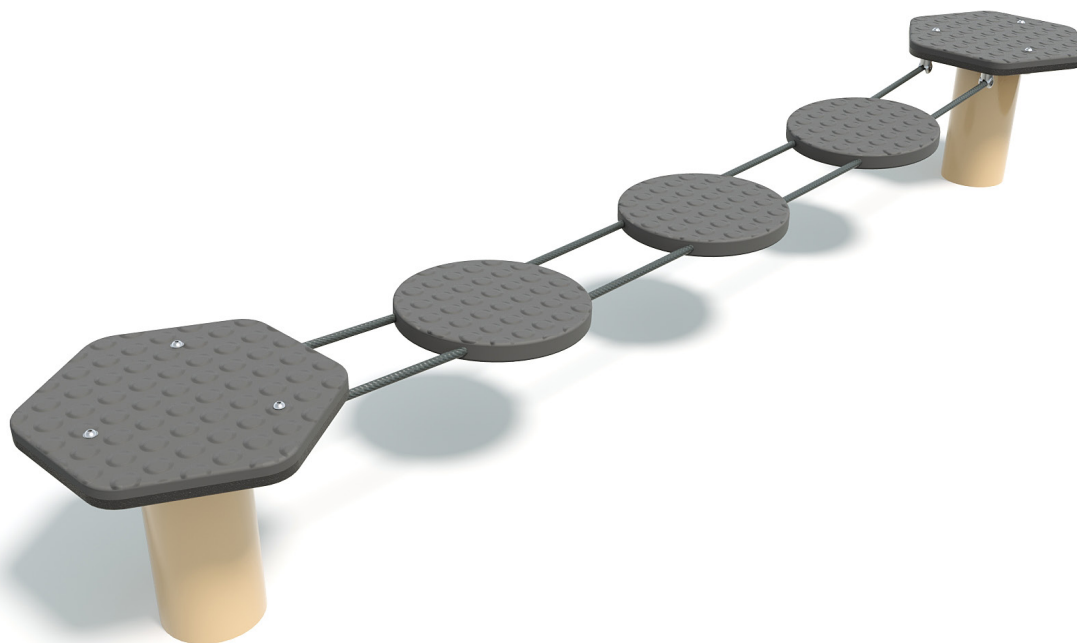

### Specifications

Max Height	0.4m
Free Space	3.3m <sup>2</sup>
Max Fall Height	0.4m
Equipment Size	0.5m(w) x 2.5m(l) x 0.4m(h)

### Materials & Equipment

Posts	Powdercoated stainless steel
Dynamic	16mm steel reinforced rope
Static	HDPE Pods, HDPE Platforms

### Colours

[Click here](#) to see our Rope and Powdercoat colours or consult colours with Kaebel Leisure.

Note: It is recommended that this product is installed on grass at a minimum, however no safety surfacing is required to be compliant with AS4685 Standards. The free space plan is a recommendation only and is not required to be compliant with AS4685 Standards.