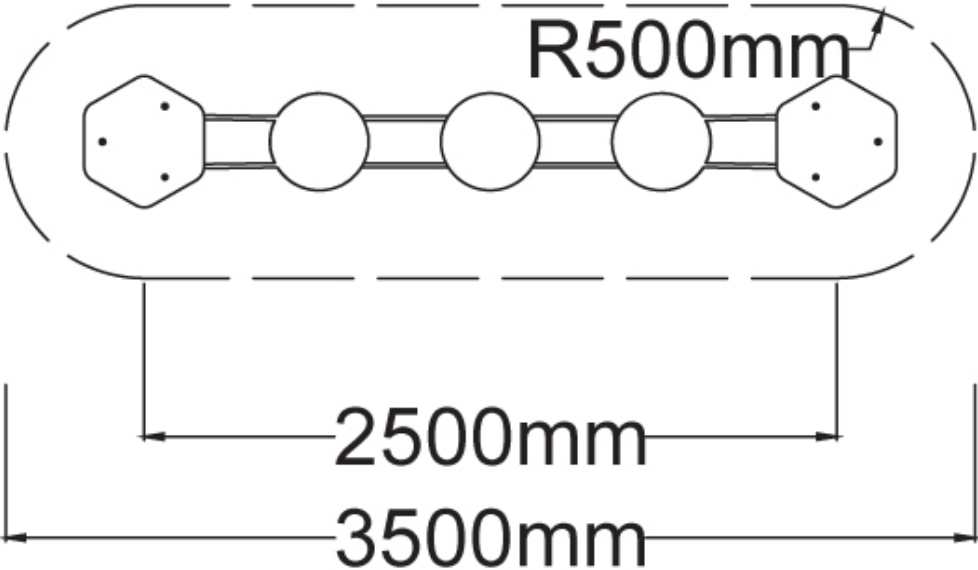

### Specifications

Max Height	0.4m
Free Space	3.3m <sup>2</sup>
Max Fall Height	0.4m
Equipment Size	0.5m(w) x 2.5m(l) x 0.4m(h)

### Colours

[Click here](#) to see our Rope and Powdercoat colours or consult colours with Kaebel Leisure.

Note: It is recommended that this product is installed on grass at a minimum, however no safety surfacing is required to be compliant with AS4685 Standards. The free space plan is a recommendation only and is not required to be compliant with AS4685 Standards.

All products are designed and owned by Kaebel Leisure. Drawings are concept only. Not to scale.

Side Elevation

Top View

DOWNLOADS

For access to our DWG files and High Resolution Product images, please [Click here](#) to login or create an account.