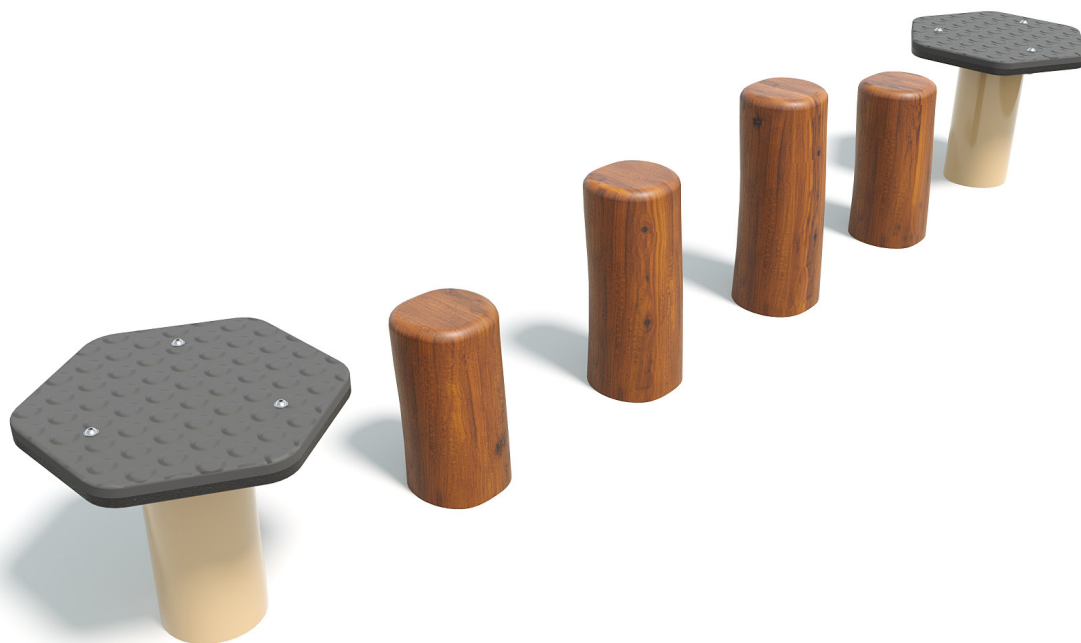

Users 1-5

Specifications

Max Height	0.5m
Free Space	3.3m ²
Max Fall Height	0.5m
Equipment Size	0.5m(w) x 2.5m(l) x 0.5m(h)

Materials & Equipment

Posts	Powdercoated stainless steel, Red ironbank logs
Static	HDPE Pods

Colours

[Click here](#) to see our Rope and Powdercoat colours or consult colours with Kaebel Leisure.

Note: It is recommended that this product is installed on grass at a minimum, however no safety surfacing is required to be compliant with AS4685 Standards. The free space plan is a recommendation only and is not required to be compliant with AS4685 Standards.

All products are designed and owned by Kaebel Leisure. Drawings are concept only. Not to scale.

Side Elevation

400mm

500mm

Top View

480mm

1000mm

DOWNLOADS