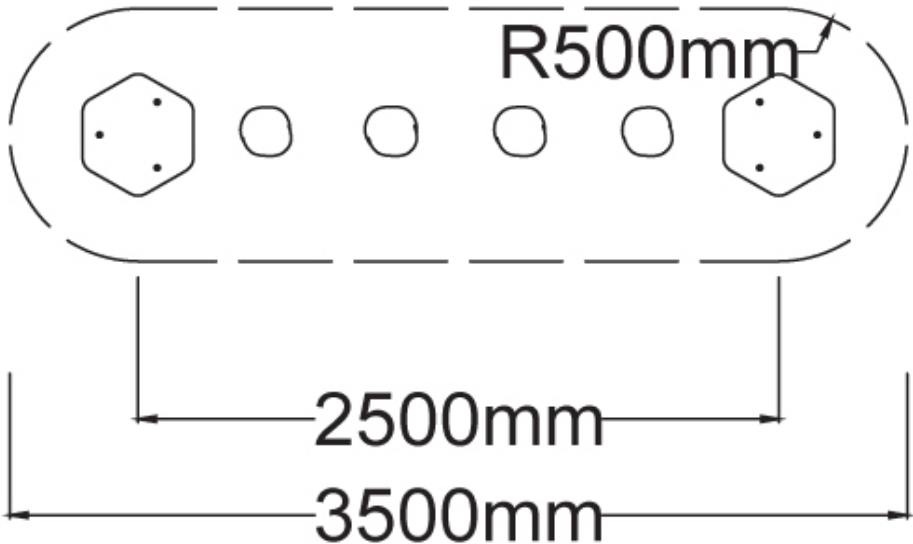

Users 1-5

Specifications

Max Height	0.5m
Free Space	3.3m ²
Max Fall Height	0.5m
Equipment Size	0.5m(w) x 2.5m(l) x 0.5m(h)

Materials & Equipment

Posts	Powdercoated stainless steel, Red ironbank logs
Static	HDPE Pods

All products are designed and owned by Kaebel Leisure. Drawings are concept only. Not to scale.

Side Elevation

400mm

500mm

Top View

480mm

1000mm

DOWNLOADS