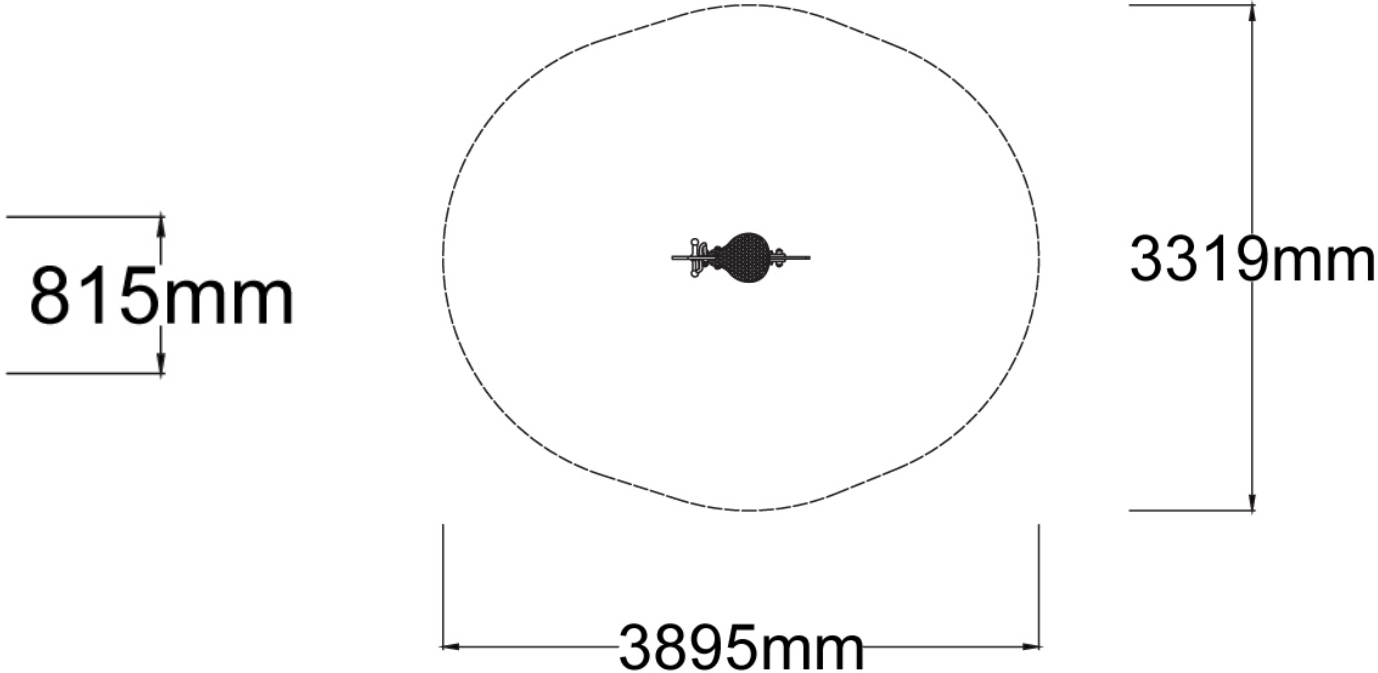

Side Elevation

Top View

DOWNLOADS

For access to our DWG files and High Resolution Product images, please [Click here](#) to login or create an account.