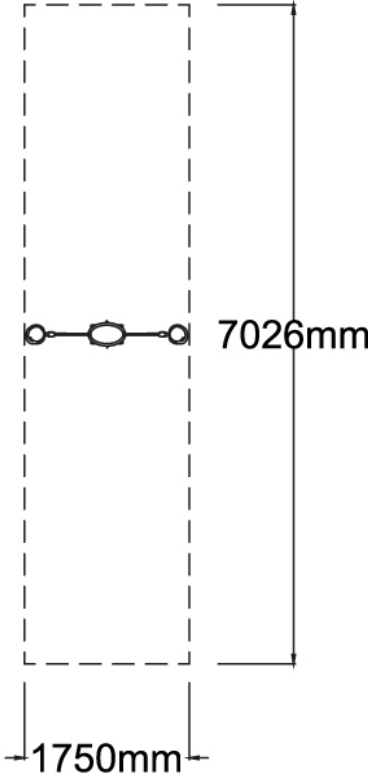

Users 1

Specifications

Max Height	1.6m
Fall Zone Area	12.3m ²
Max Fall Height	1m
Equipment Size	0.3m(w) x 1.8m(l) x 1.9m(h)

Materials & Equipment

Posts	Natural Timber*
Dynamic	Stainless steel chain, Rubber seat

All products are designed and owned by Kaebel Leisure. Drawings are concept only. Not to scale.

Side Elevation

Top View

DOWNLOADS

For access to our DWG files and High Resolution Product images, please [Click here](#) to login or create an account.