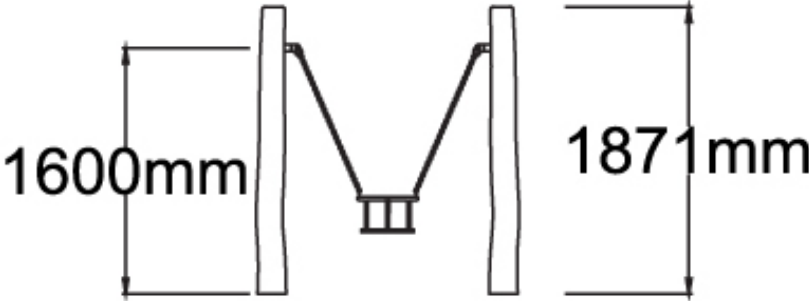

Users 1

Specifications

Max Height	1.6m
Fall Zone Area	12.3m ²
Max Fall Height	1m
Equipment Size	0.3m(w) x 1.8m(l) x 1.9m(h)

Materials & Equipment

Posts	Natural Timber*
Dynamic	Stainless steel chain, Rubber seat

All products are designed and owned by Kaebel Leisure. Drawings are concept only. Not to scale.

Side Elevation

Top View

DOWNLOADS

For access to our DWG files and High Resolution Product images, please [Click here](#) to login or create an account.