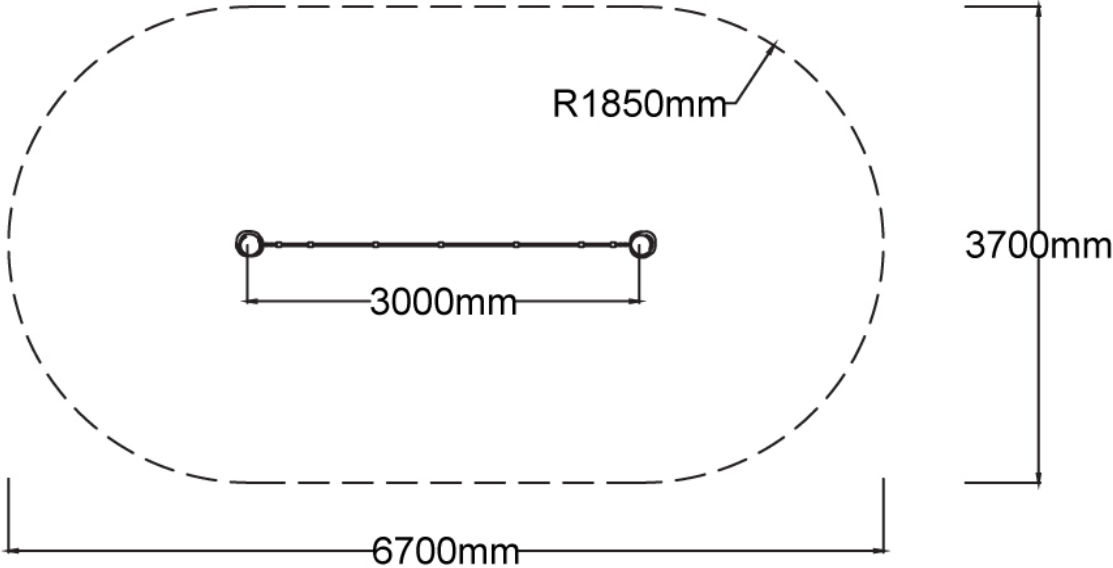

Users 1-10

Specifications

Max Height	2.5m
Free Space	22m ²
Max Fall Height	1.8m
Equipment Size	0.2m(w) x 3m(l) x 2.5m(h)

Materials & Equipment

Structure	Natural timber
Dynamic	18mm steel reinforced rope

Colours

All products are designed and owned by Kaebel Leisure. Drawings are concept only. Not to scale.

Side Elevation

Top View

DOWNLOADS

For access to our DWG files and High Resolution Product images, please [Click here](#) to login or create an account.