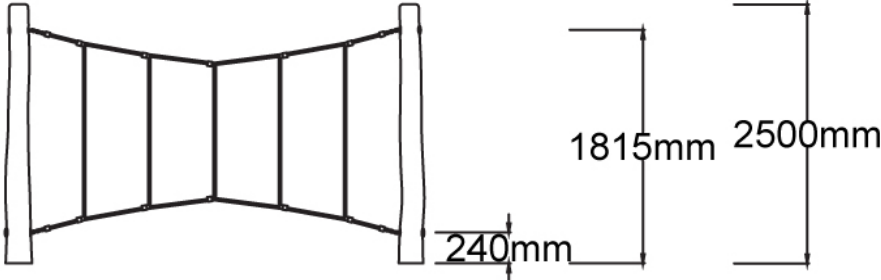

Users 1-10

Specifications

Max Height	2.5m
Free Space	22m ²
Max Fall Height	1.8m
Equipment Size	0.2m(w) x 3m(l) x 2.5m(h)

Materials & Equipment

Structure	Natural timber
Dynamic	18mm steel reinforced rope

Colours

All products are designed and owned by Kaebel Leisure. Drawings are concept only. Not to scale.

Side Elevation

Top View

DOWNLOADS

For access to our DWG files and High Resolution Product images, please [Click here](#) to login or create an account.