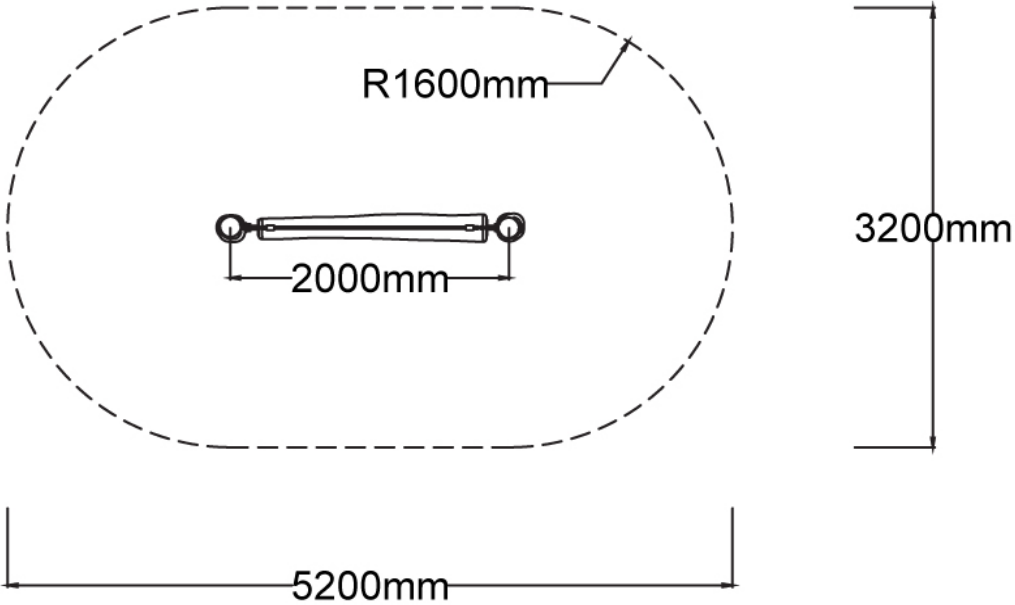

Users 1-5

Specifications

Max Height	2.5m
Free Space	14.4m ²
Max Fall Height	1.5m
Equipment Size	0.2m(w) x 2m(l) x 2.5m(h)

Materials & Equipment

Structure	Natural timber
Dynamic	18mm steel reinforced rope, Natural timber log

All products are designed and owned by Kaebel Leisure. Drawings are concept only. Not to scale.

Side Elevation

Top View

DOWNLOADS

For access to our DWG files and High Resolution Product images, please [Click here](#) to login or create an account.