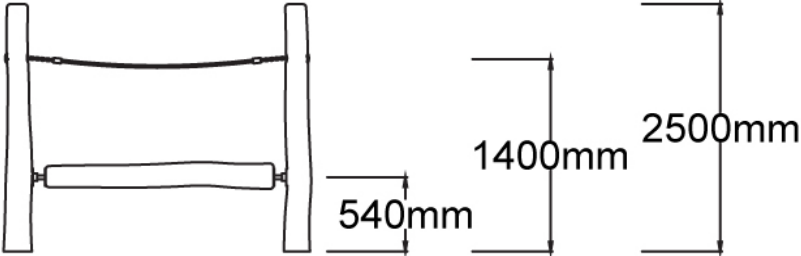

Users 1-5

Specifications

Max Height	2.5m
Free Space	14.4m ²
Max Fall Height	1.5m
Equipment Size	0.2m(w) x 2m(l) x 2.5m(h)

Materials & Equipment

Structure	Natural timber
Dynamic	18mm steel reinforced rope, Natural timber log

All products are designed and owned by Kaebel Leisure. Drawings are concept only. Not to scale.

Side Elevation

Top View

DOWNLOADS

For access to our DWG files and High Resolution Product images, please [Click here](#) to login or create an account.