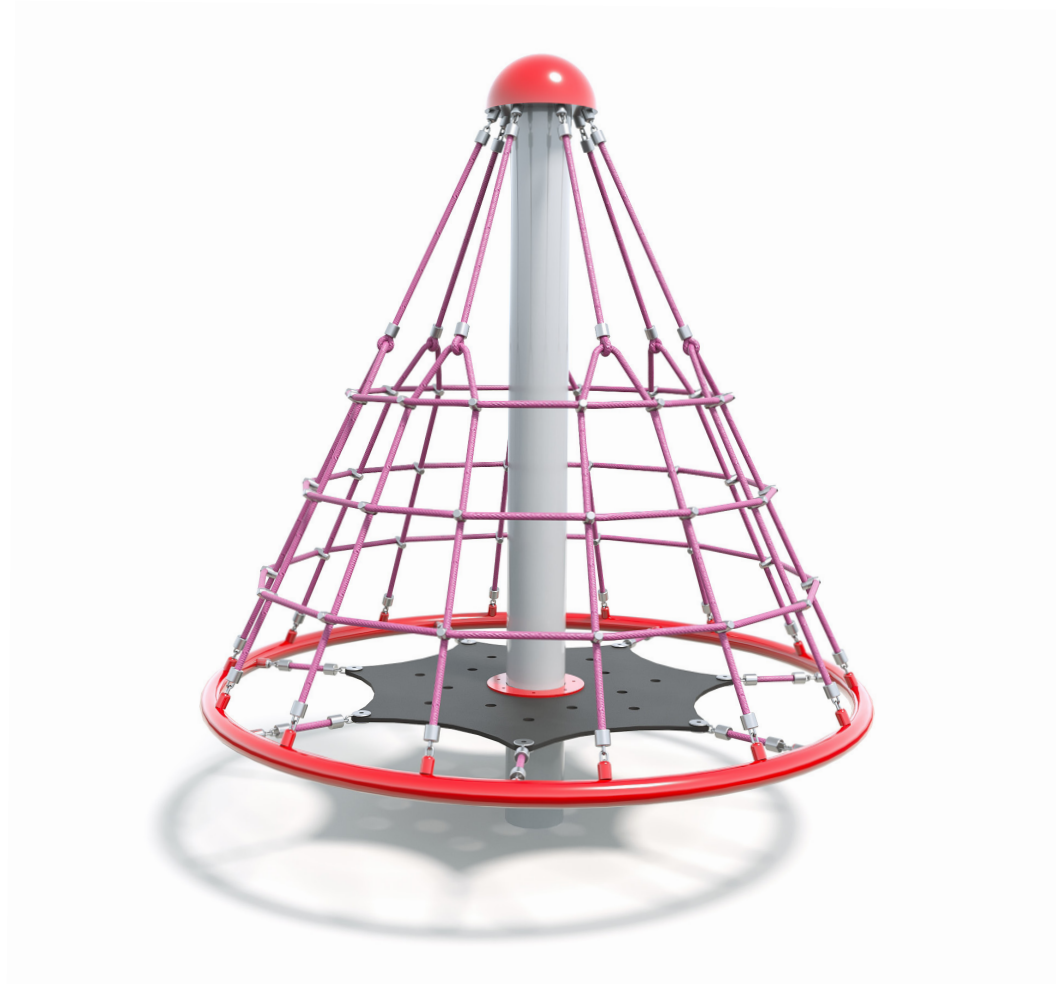

Users 1-4

Specifications

Max Height	2.2m
Fall Zone Area	27m ²
Max Fall Height	2.2m
Equipment Size	1.9m(w) x 1.9m(l) x 2.2m(h)

Materials & Equipment

Structure	Powdercoated stainless steel
Dynamic	16mm steel reinforced rope, Rubber membrane
Static	Powdercoated stainless steel cap

Colours

[Click here](#) to see our Rope and Powdercoat colours or consult colours with Kaebel Leisure.

Side Elevation

Top View

DOWNLOADS

For access to our DWG files and High Resolution Product images, please [Click here](#) to login or create an account.