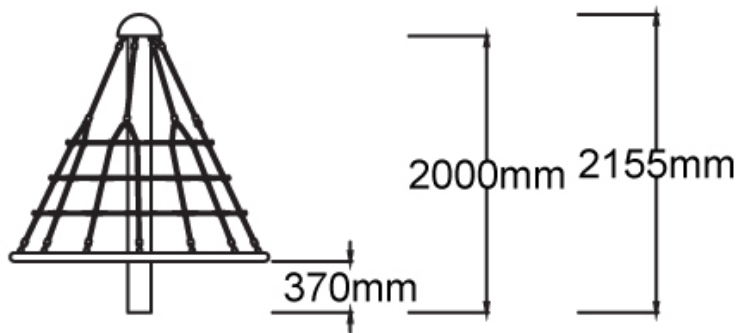

Side Elevation