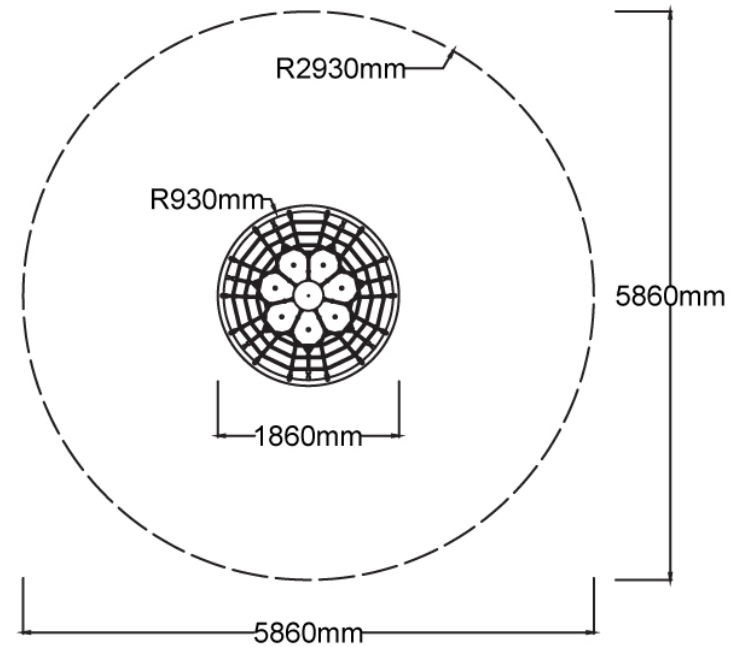

Users 1-4

Specifications

Max Height	2.2m
Fall Zone Area	27m ²
Max Fall Height	2.2m
Equipment Size	1.9m(w) x 1.9m(l) x 2.2m(h)

Materials & Equipment

Structure	Powdercoated stainless steel
Dynamic	16mm steel reinforced rope, Rubber membrane
Static	Powdercoated stainless steel cap

Colours

[Click here](#) to see our Rope and Powdercoat colours or consult colours with Kaebel Leisure.

Side Elevation

Top View

DOWNLOADS

For access to our DWG files and High Resolution Product images, please [Click here](#) to login or create an account.