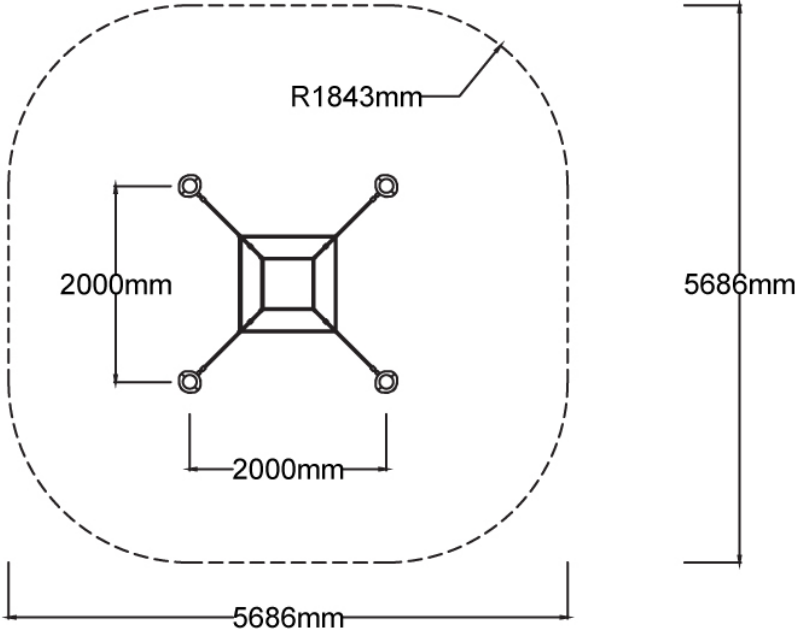

Users 1-3

Specifications

Max Height	1.9m
Fall Zone Area	29.4m ²
Max Fall Height	1.9m
Equipment Size	2m(w) x 2m(l) x 1.9m(h)

Materials & Equipment

Structure	Powdercoated DuraGal
Dynamic	16mm steel reinforced rope
Static	Powdercoated aluminium clamps and caps

Colours

[Click here](#) to see our Rope and Powdercoat colours or consult colours with Kaebel Leisure.

Side Elevation

Top View

DOWNLOADS

For access to our DWG files and High Resolution Product images, please [Click here](#) to login or create an account.