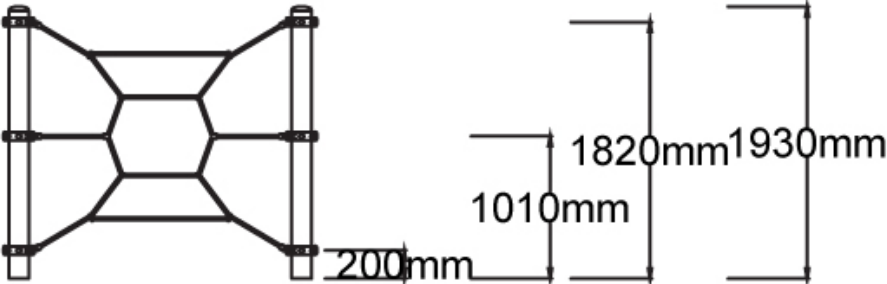

DOWNLOADS

For access to our DWG files and High Resolution Product images, please [Click here](#) to login or create an account.