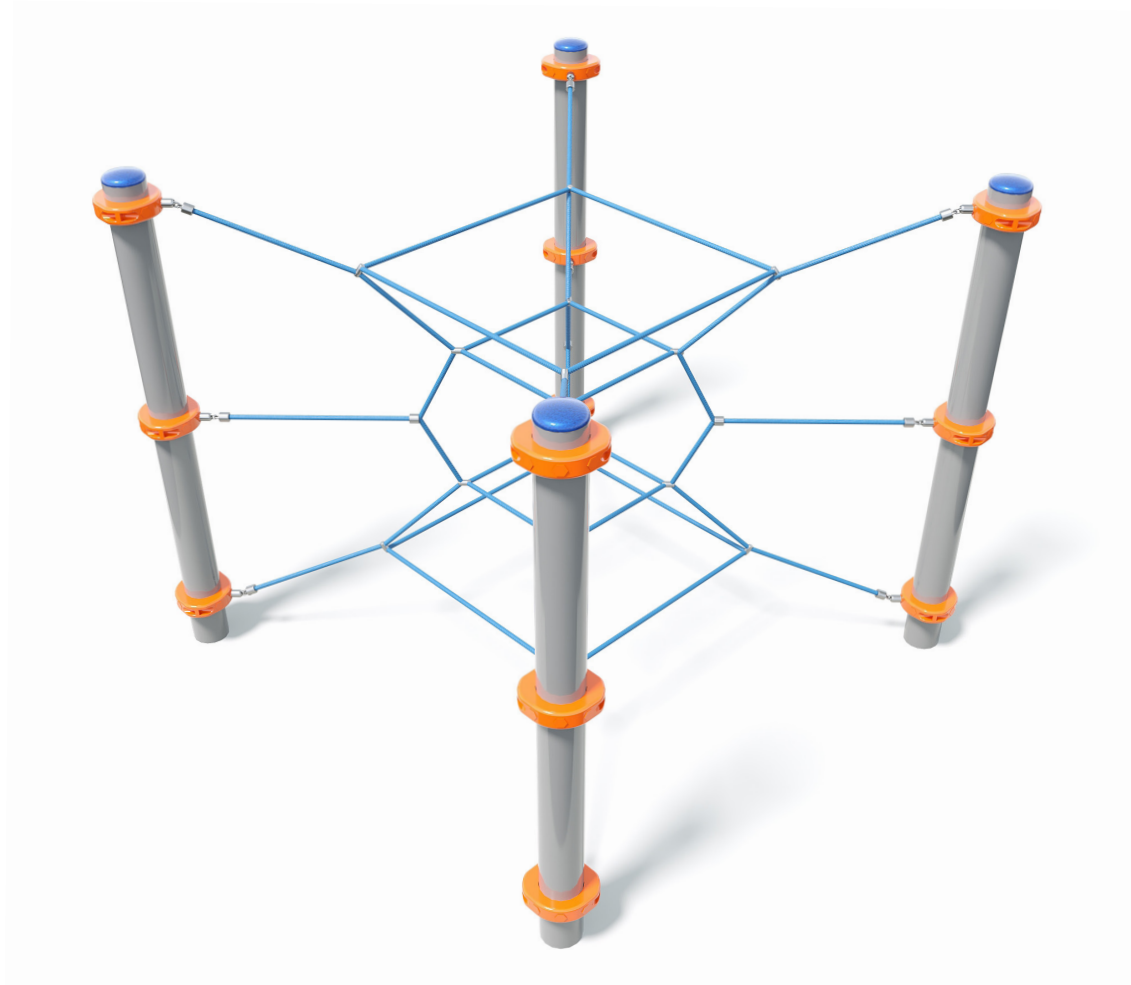

Users 1-3

Specifications

Max Height	1.9m
Fall Zone Area	29.4m ²
Max Fall Height	1.9m
Equipment Size	2m(w) x 2m(l) x 1.9m(h)

Materials & Equipment

Structure	Powdercoated DuraGal
Dynamic	16mm steel reinforced rope
Static	Powdercoated aluminium clamps and caps

Colours

[Click here](#) to see our Rope and Powdercoat colours or consult colours with Kaebel Leisure.

Side Elevation

Top View

DOWNLOADS

For access to our DWG files and High Resolution Product images, please [Click here](#) to login or create an account.