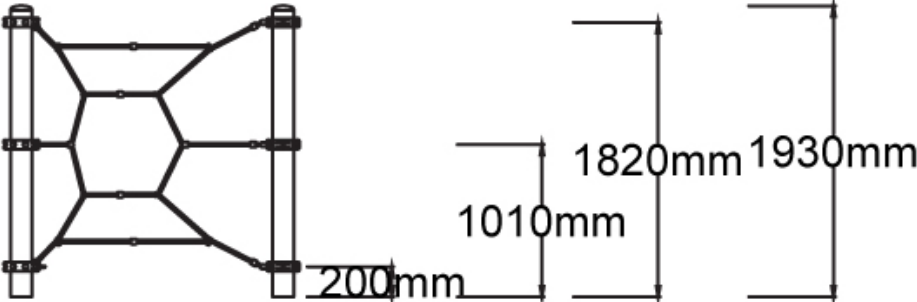

Side Elevation