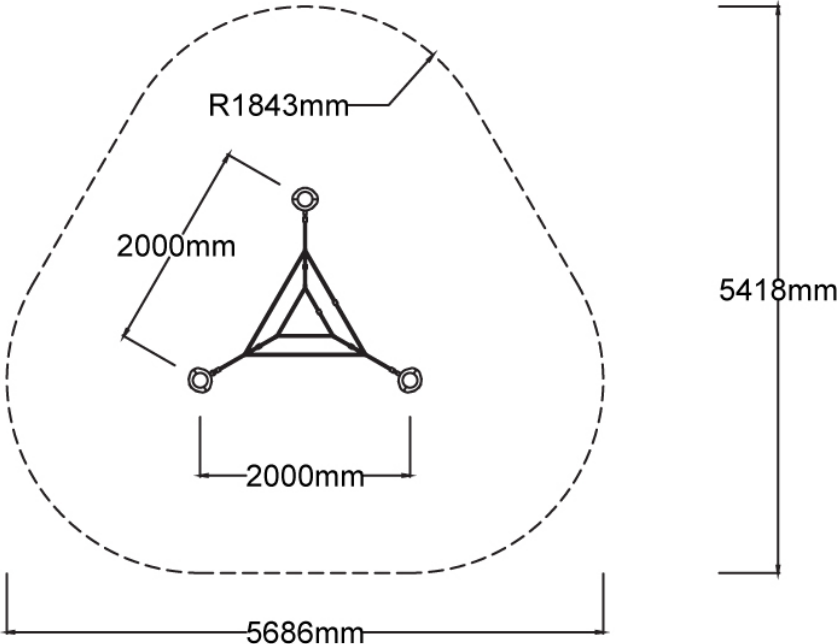

Users 1-2

Specifications

Max Height	1.9m
Fall Zone Area	23.5m ²
Max Fall Height	1.9m
Equipment Size	2m(w) x 2m(l) x 1.9m(h)

Materials & Equipment

Structure	Powdercoated DuraGal
Dynamic	16mm steel reinforced rope
Static	Powdercoated aluminium clamps and caps

Colours

[Click here](#) to see our Rope and Powdercoat colours or consult colours with Kaebel Leisure.

Side Elevation

Top View

DOWNLOADS

For access to our DWG files and High Resolution Product images, please [Click here](#) to login or create an account.