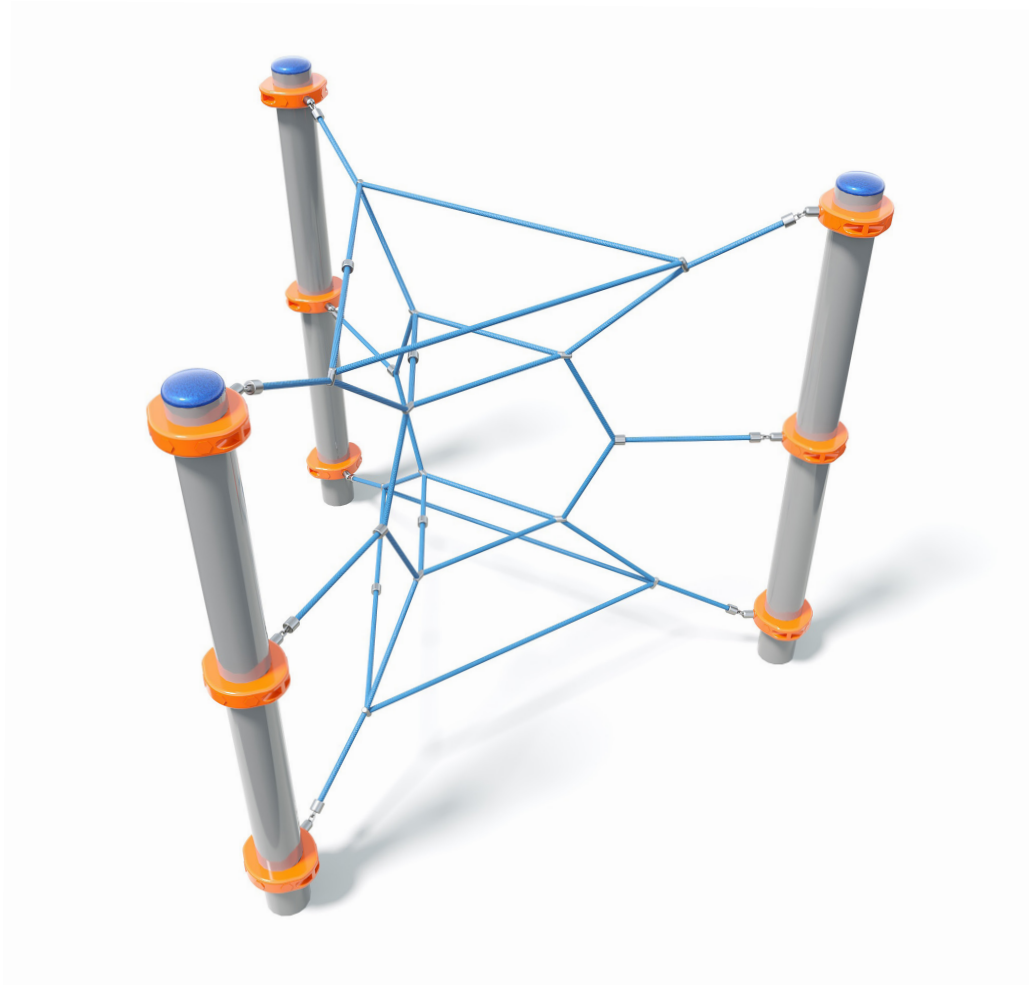

Users 1-2

Specifications

Max Height	1.9m
Fall Zone Area	23.5m ²
Max Fall Height	1.9m
Equipment Size	2m(w) x 2m(l) x 1.9m(h)

Materials & Equipment

Structure	Powdercoated DuraGal
Dynamic	16mm steel reinforced rope
Static	Powdercoated aluminium clamps and caps

Colours

[Click here](#) to see our Rope and Powdercoat colours or consult colours with Kaebel Leisure.

Side Elevation

Top View

DOWNLOADS

For access to our DWG files and High Resolution Product images, please [Click here](#) to login or create an account.