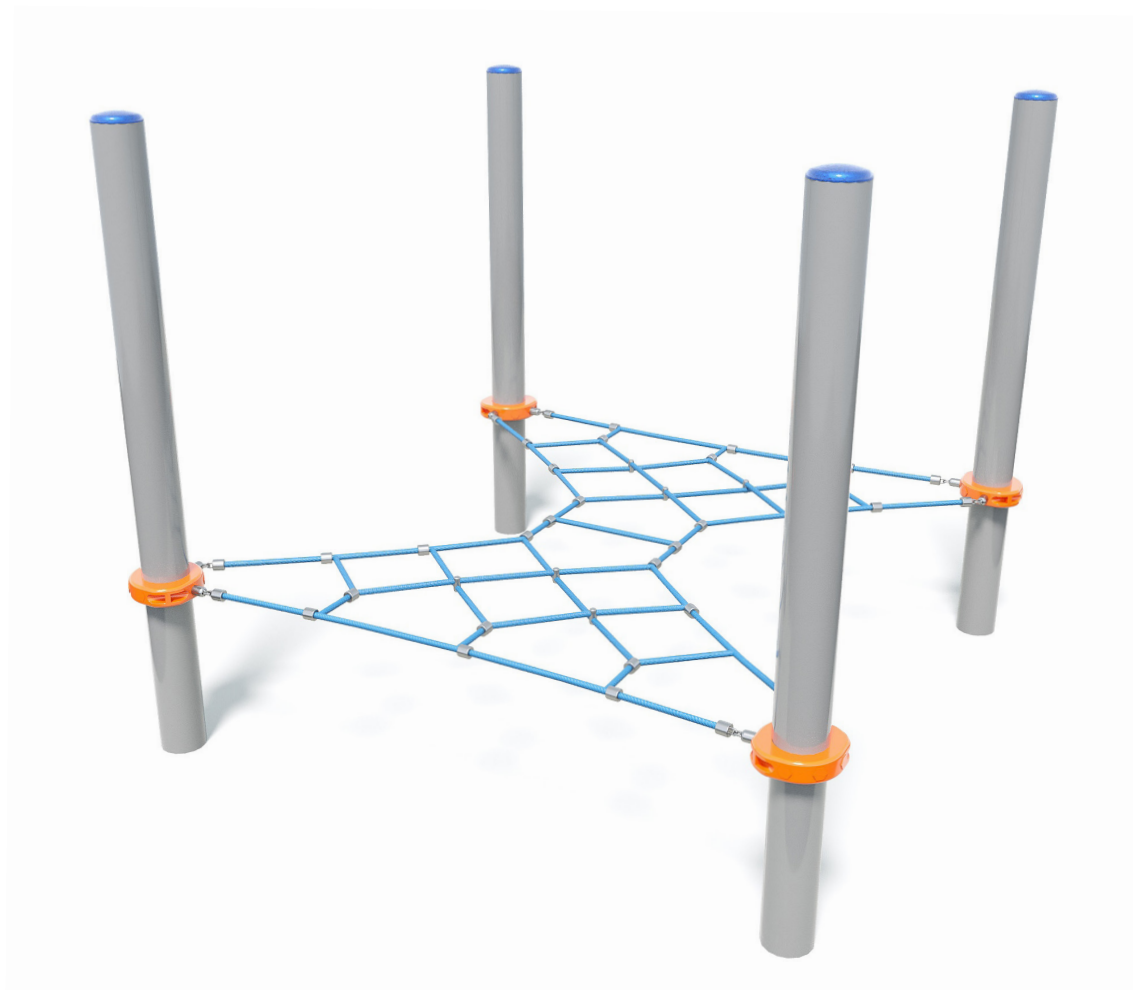

Users 1-6

Specifications

Max Height	1.9m
Fall Zone Area	25m ²
Max Fall Height	0.6m
Equipment Size	2m(w) x 2m(l) x 2.5m(h)

Materials & Equipment

Structure	Powdercoated DuraGal
Dynamic	16mm steel reinforced rope
Static	Powdercoated aluminium clamps and caps

Colours

[Click here](#) to see our Rope and Powdercoat colours or consult colours with Kaebel Leisure.

Side Elevation

Top View

DOWNLOADS

For access to our DWG files and High Resolution Product images, please [Click here](#) to login or create an account.