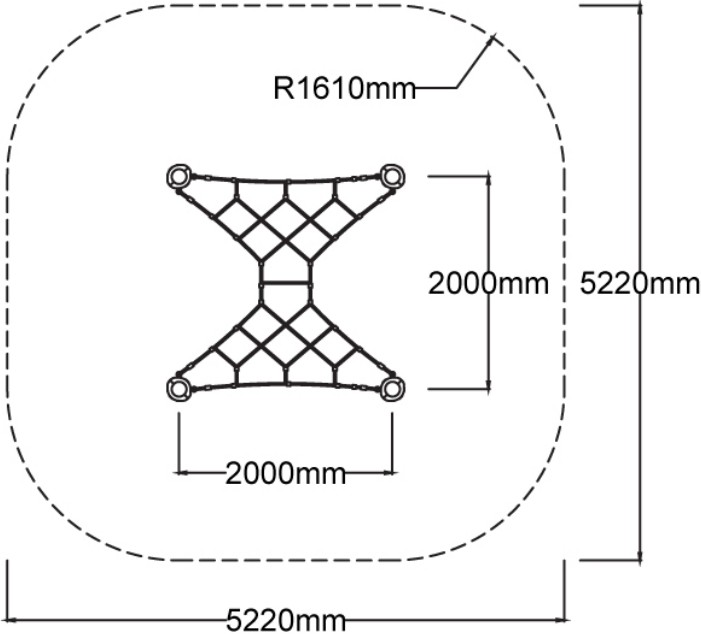

Users 1-6

Specifications

Max Height	1.9m
Fall Zone Area	25m ²
Max Fall Height	0.6m
Equipment Size	2m(w) x 2m(l) x 2.5m(h)

Materials & Equipment

Structure	Powdercoated DuraGal
Dynamic	16mm steel reinforced rope
Static	Powdercoated aluminium clamps and caps

Colours

[Click here](#) to see our Rope and Powdercoat colours or consult colours with Kaebel Leisure.

Side Elevation

Top View

DOWNLOADS

For access to our DWG files and High Resolution Product images, please [Click here](#) to login or create an account.