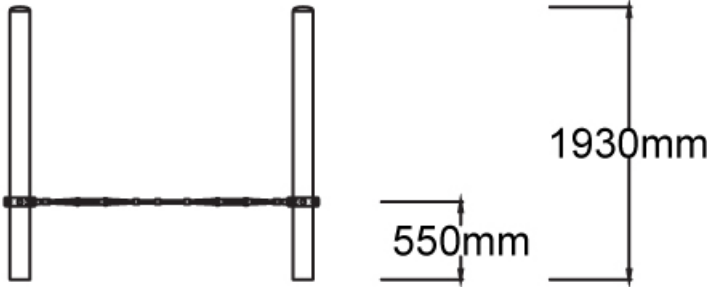

Side Elevation