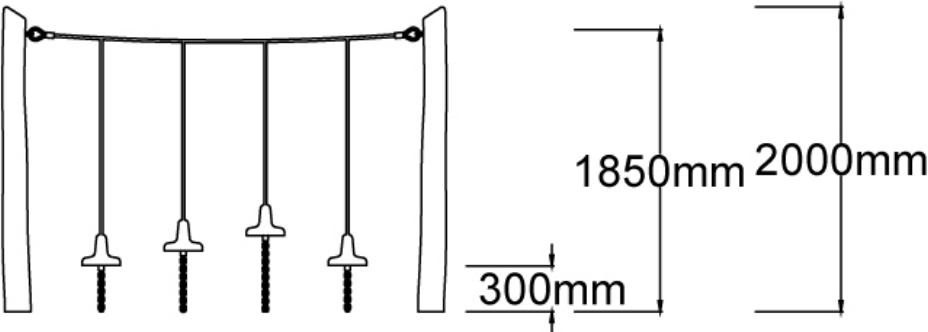

Users 1-8

Specifications

Max Height	2m
Fall Zone Area	22m ²
Max Fall Height	1.9m
Equipment Size	0.3m(w) x 2.8m(l) x 2m(h)

Materials & Equipment

Post	Natural Timber*
Dynamic	16mm Steel Reinforced Rope, Rubber pommels

All products are designed and owned by Kaebel Leisure. Drawings are concept only. Not to scale.

Side Elevation

Top View

DOWNLOADS

For access to our DWG files and High Resolution Product images, please [Click here](#) to login or create an account.