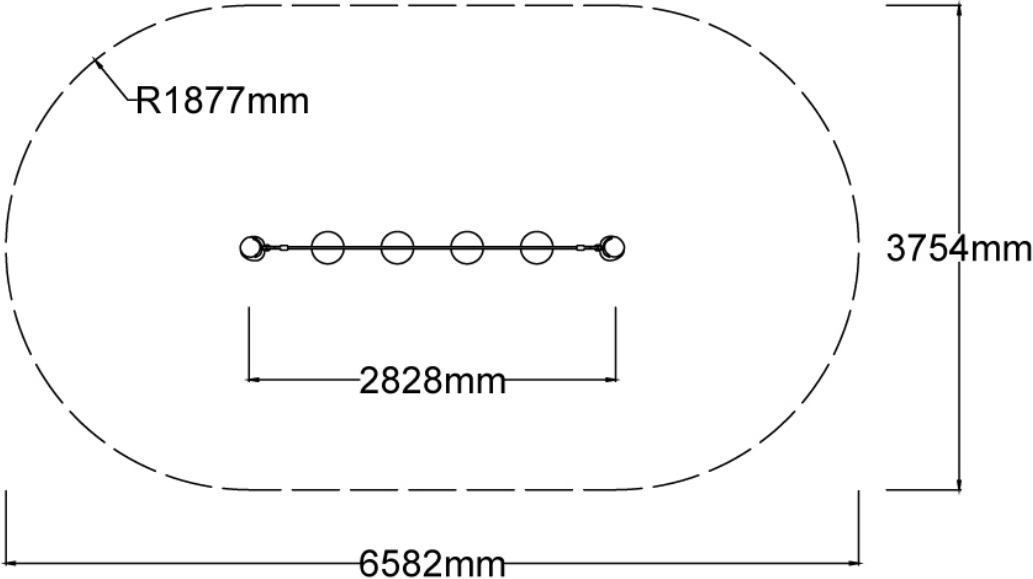

Users 1-8

Specifications

Max Height	2m
Fall Zone Area	22m ²
Max Fall Height	1.9m
Equipment Size	0.3m(w) x 2.8m(l) x 2m(h)

Materials & Equipment

Post	Natural Timber*
Dynamic	16mm Steel Reinforced Rope, Rubber pommels

All products are designed and owned by Kaebel Leisure. Drawings are concept only. Not to scale.

Side Elevation

Top View

DOWNLOADS

For access to our DWG files and High Resolution Product images, please [Click here](#) to login or create an account.