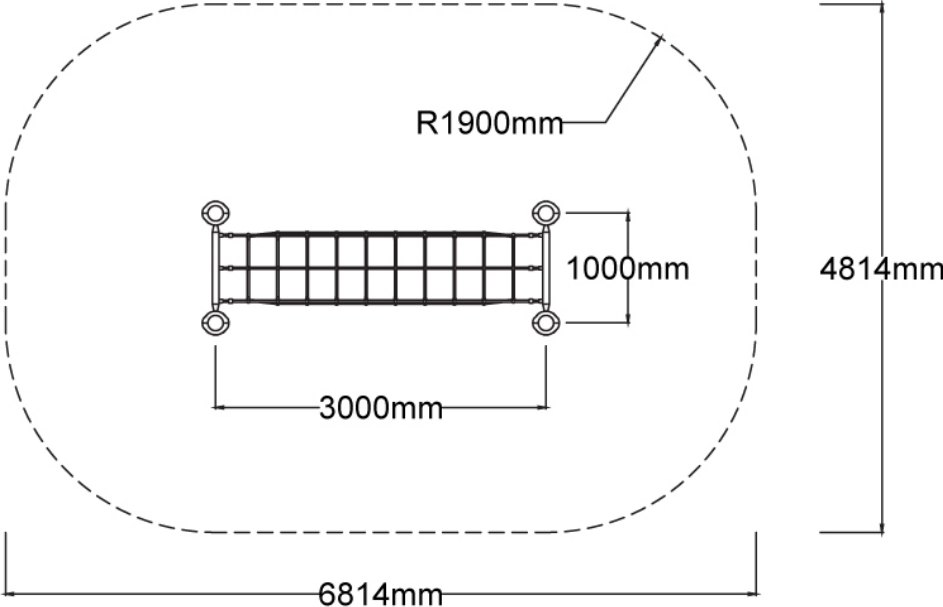

Top View

DOWNLOADS

For access to our DWG files and High Resolution Product images, please [Click here](#) to login or create an account.