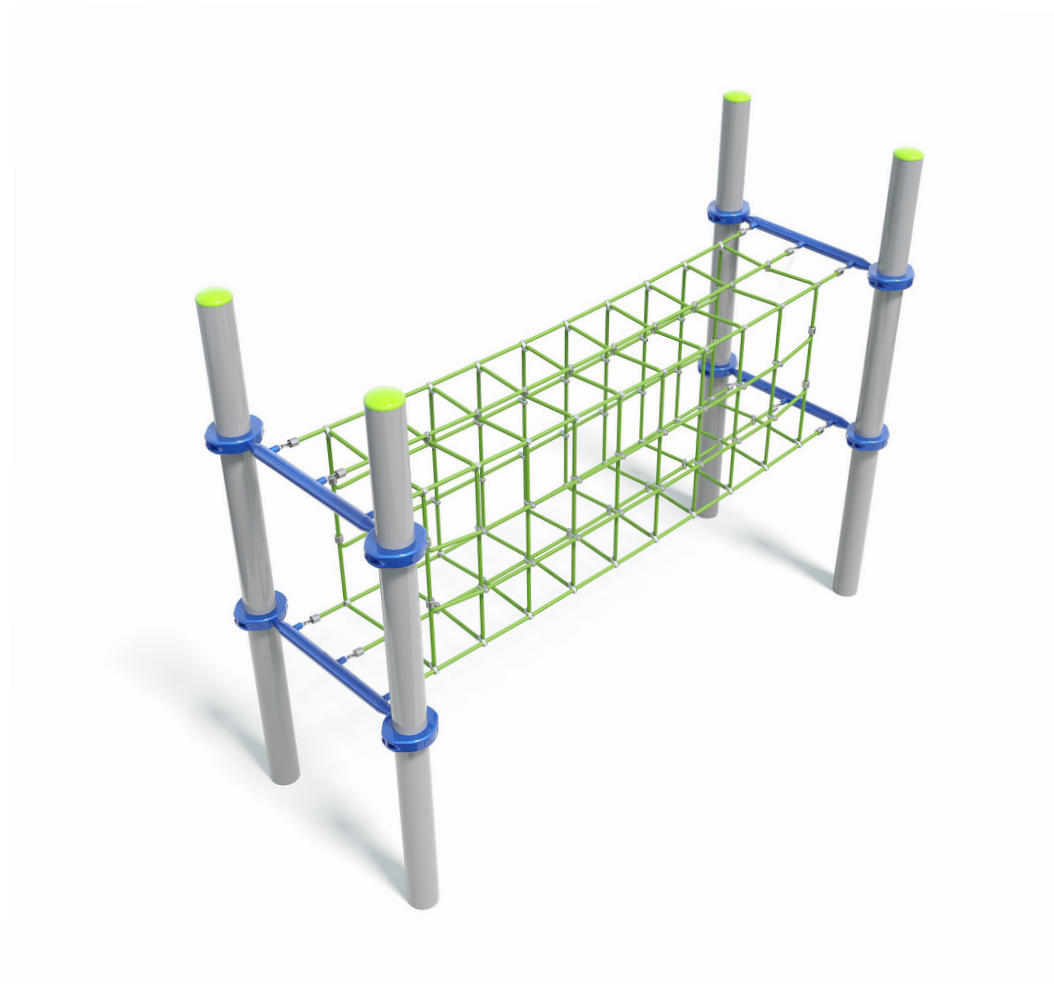

### Specifications

Max Height	2.5m
Fall Zone Area	29.7m <sup>2</sup>
Max Fall Height	1.9m
Equipment Size	1m(w) x 3m(l) x 2.5m(h)

### Materials & Equipment

Structure	Powdercoated DuraGal
Dynamic	18mm Steel reinforced rope
Static	Powdercoated aluminium clamps and caps

### Side Elevation