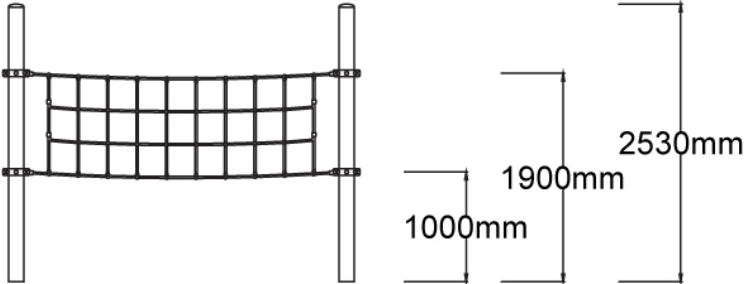

Side Elevation