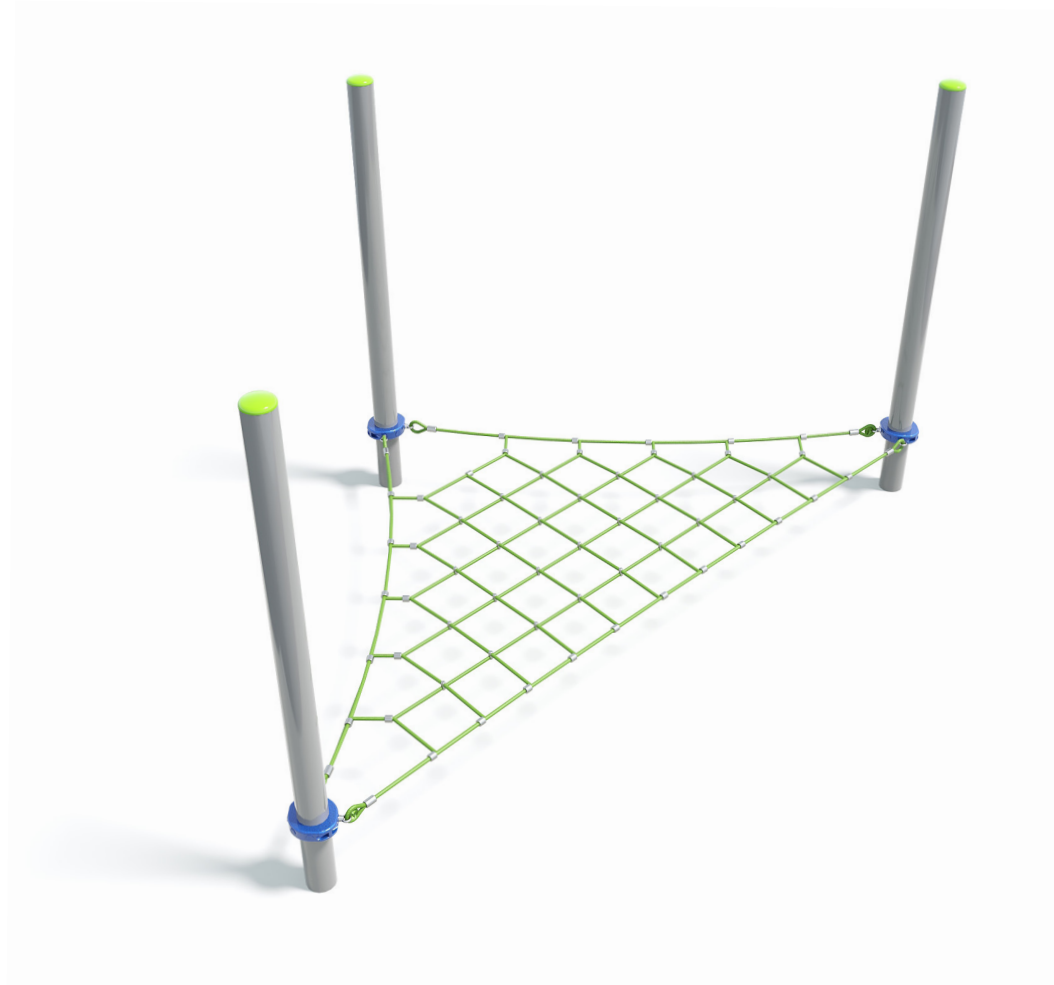

Users 1-12

Specifications

Max Height	2.5m
Fall Zone Area	29.2m ²
Max Fall Height	0.4m
Equipment Size	3m(w) x 4.3m(l) x 2.5m(h)

Materials & Equipment

Structure	Powdercoated DuraGal
Dynamic	18mm Steel reinforced rope
Static	Powdercoated aluminium clamps and caps

Colours

[Click here](#) to see our Rope and Powdercoat colours or consult colours with Kaebel Leisure.

Side Elevation

Top View

DOWNLOADS

For access to our DWG files and High Resolution Product images, please [Click here](#) to login or create an account.