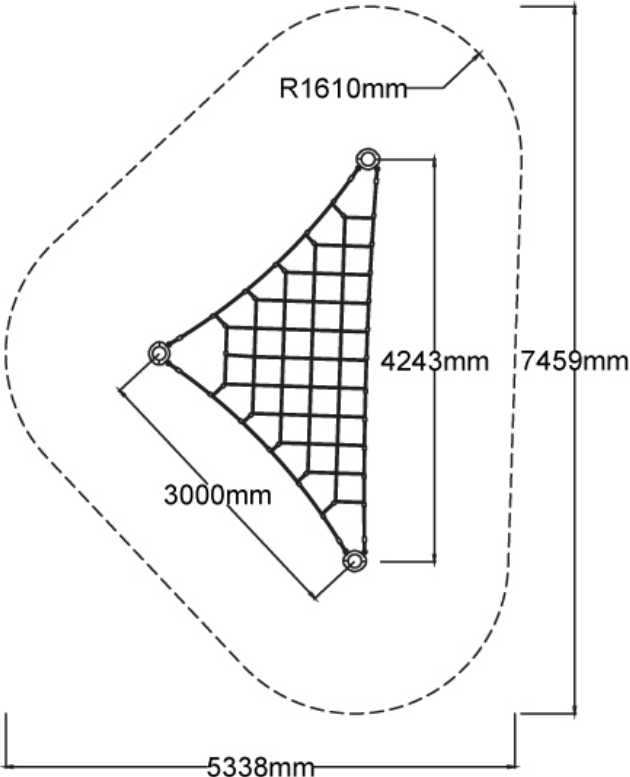

Top View

DOWNLOADS

For access to our DWG files and High Resolution Product images, please [Click here](#) to login or create an account.