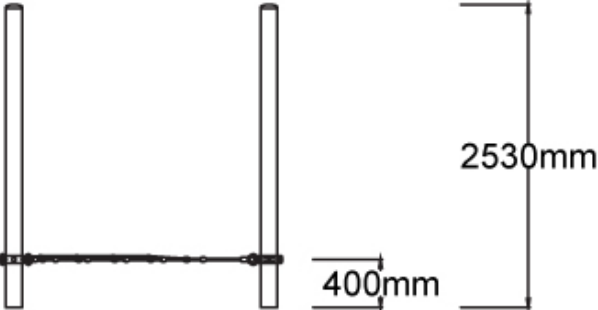

Side Elevation